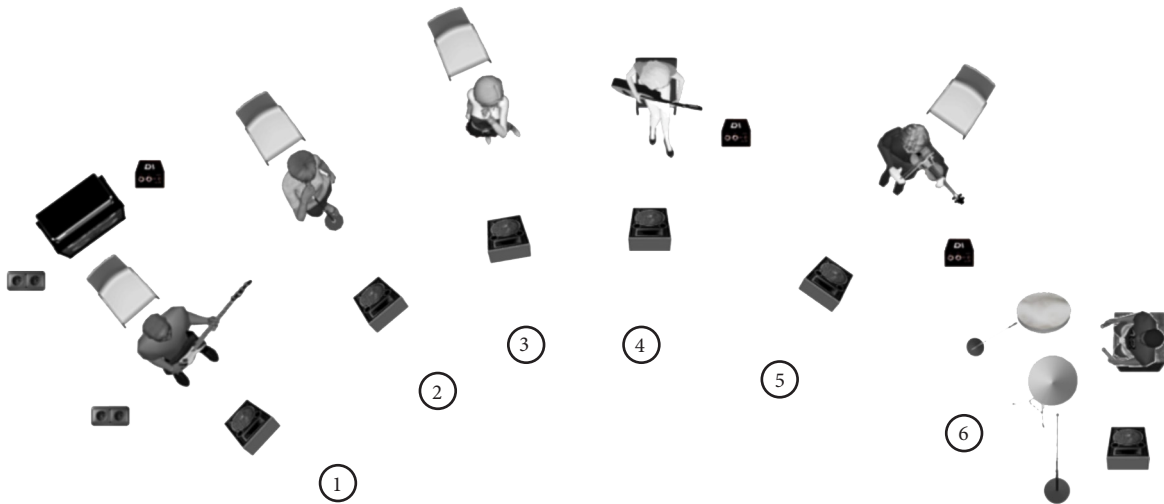

NOA DREZNER

TECHNICAL RIDER

Email : noaflamenco@gmail.com

Telephone : +972 542 523 651

1. CAJON IN BETA 91
2. CAJON OUT B57
3. FRAME AKG 535|B57
4. OH AKG 414
5. BASS DI
6. VIOLIN DI
7. CLASSIC GTR DPA 4099
8. CALSSIC GTR DI
9. VOC LEFT SM58
10. VOC LEFT SPLIT
11. VOC RIGHT BETA 58
12. VOC RIGHT SPLIT

OUTPUTS

1. BASS 15" WEDGE
2. VOC LEFT 12" WEDGE
3. VOC RIGHT 12" WEDGE
4. GTR (NOA) 12" WEDGE
5. VIOLIN 12" WEDGE
6. PERC 12" WEDGE

BACKLINE

- BASS AMP 1
- CYMBAL STAND 1
- SNARE STAND 1
- 5 CHAIRS FOR PLAYERS WITHOUT ARMS

WWW.NOADREZNER.COM